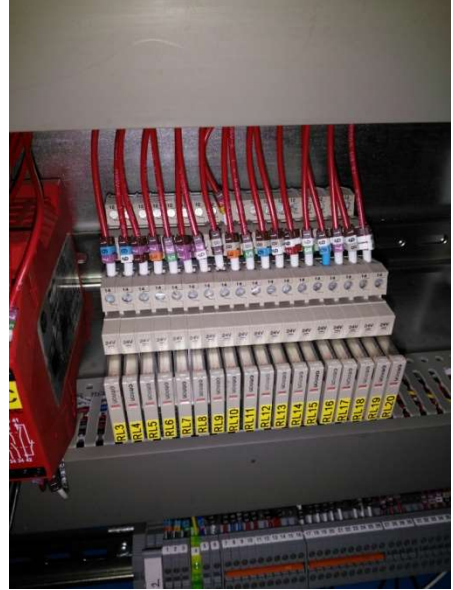

AKTAŞ GRUP MAKİNA

**GL-3700
Auto Loader
(3660x2550,3+3 Stations)**

AKTAŞ GRUP MAKİNA

AKTAŞ GRUP MAKİNA

Technical Specifications:

Overall Dimensions	: 2650 x 4200 x 920 mm
Glass Thickness	: 2-19mm
Maximum Glass Sheet Size	: 3660 x 2550 mm
Glass Rack Deepness	: 700 mm
Standard Stations	: 3+3
Total Power	: 5 KW