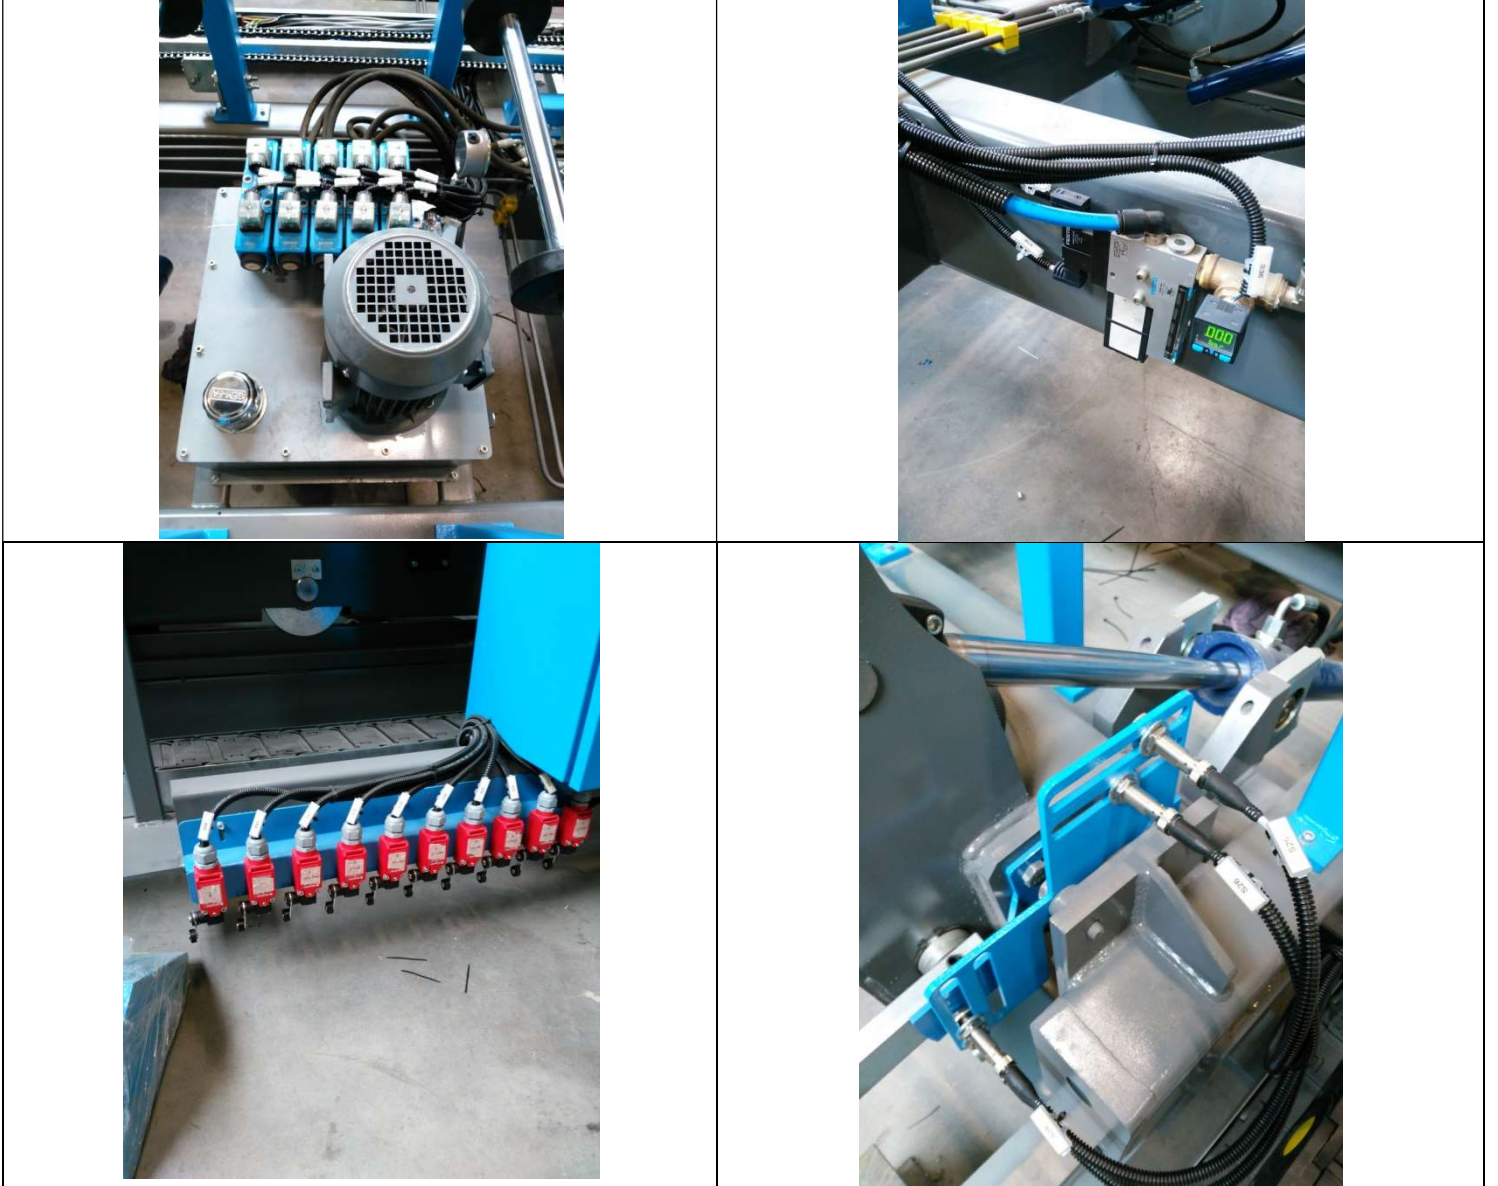

AKTAŞ GRUP MAKİNA

**GL-3700
Auto Loader
(3660x2550,3+3 Stations)**

AKTAŞ GRUP MAKİNA

AKTAŞ GRUP MAKİNA

Technical Specifications:

Overall Dimensions	: 2650 x 4200 x 920 mm
Glass Thickness	: 2-19mm
Maximum Glass Sheet Size	: 3660 x 2550 mm
Glass Rack Deepness	: 700 mm
Standard Stations	: 3+3
Total Power	: 5 KW