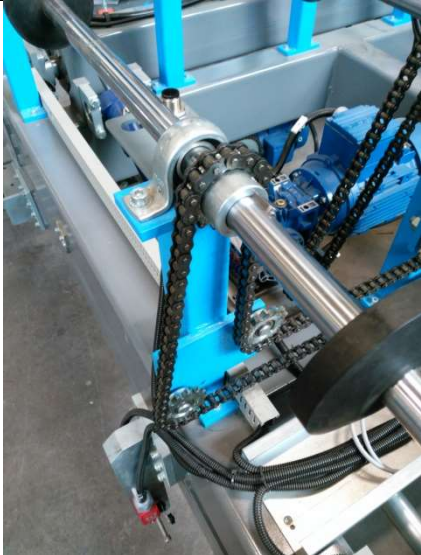

AKTAŞ GRUP MAKİNA

**GL-3700
Auto Loader
(3660x2550,3+3 Stations)**

AKTAŞ GRUP MAKİNA

AKTAŞ GRUP MAKİNA

Technical Specifications:

Overall Dimensions	: 2650 x 4200 x 920 mm
Glass Thickness	: 2-19mm
Maximum Glass Sheet Size	: 3660 x 2550 mm
Glass Rack Deepness	: 700 mm
Standard Stations	: 3+3
Total Power	: 5 KW